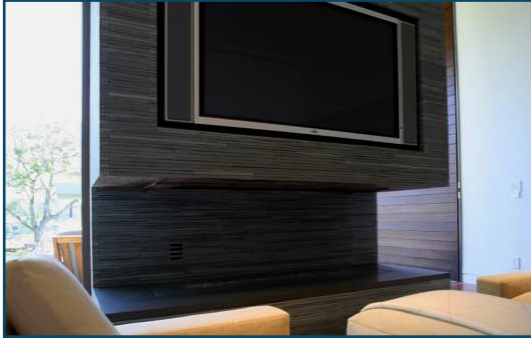

# PROFILE 505 SERIES

- Designed for higher power handling with smooth response
- Ultra-thin, space-saving design is only 4" deep
- Solid MDF construction meticulously finished by hand
- Available with world-class Morel tweeters in stereo pairs or center channels
- Multiple mounting options to guarantee the perfect installation
- 5" Peerless woofers for maximum performance
- Recommended for flat-panel TVs between 50"-60"

### SPECIFICATIONS

**Technical Specifications:** 260w | 6Ω | 62–20kHz | 90dB@1w/1m

**Left / Right dimensions:** 7" wide x 4" deep (height matches size of TV)

**Center channel dimensions:** 7" tall x 4" deep (width matches height of TV)